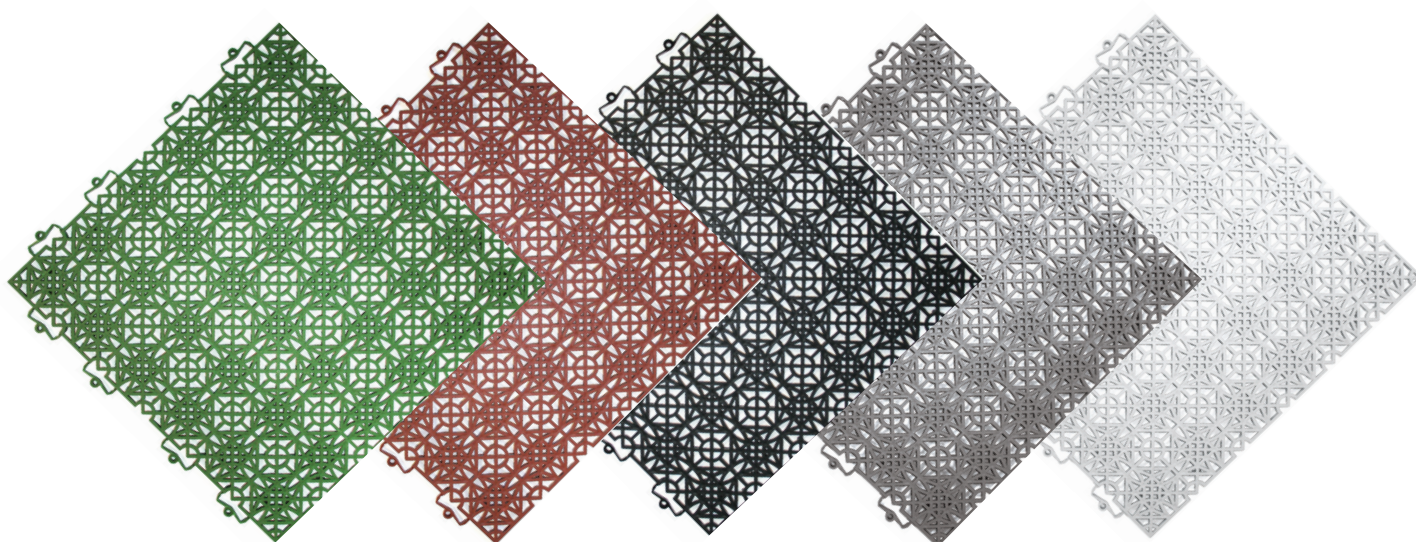

DLAŽDICE FLOOR TILES CLICK - SYSTEM

TECHNICKÉ INFORMACE TECHNICAL INFORMATION	DLAŽDICE CLICK-SYSTEM FLOOR TILES CLICK-SYSTEM
Materiál / Material	polypropylen / polypropylen
Rozměr dlaždice / Size tile	380 x 380 mm
Tloušťka dlaždice / Thickness tile	10 mm
Hustota / Weight	2.45 kg/m²
Balení / Box	7 dlaždic = 1 m² / 7 tiles = 1 m²
Dovolené zatížení / Capacity	až 110 t/m² / up to 110 t/m²